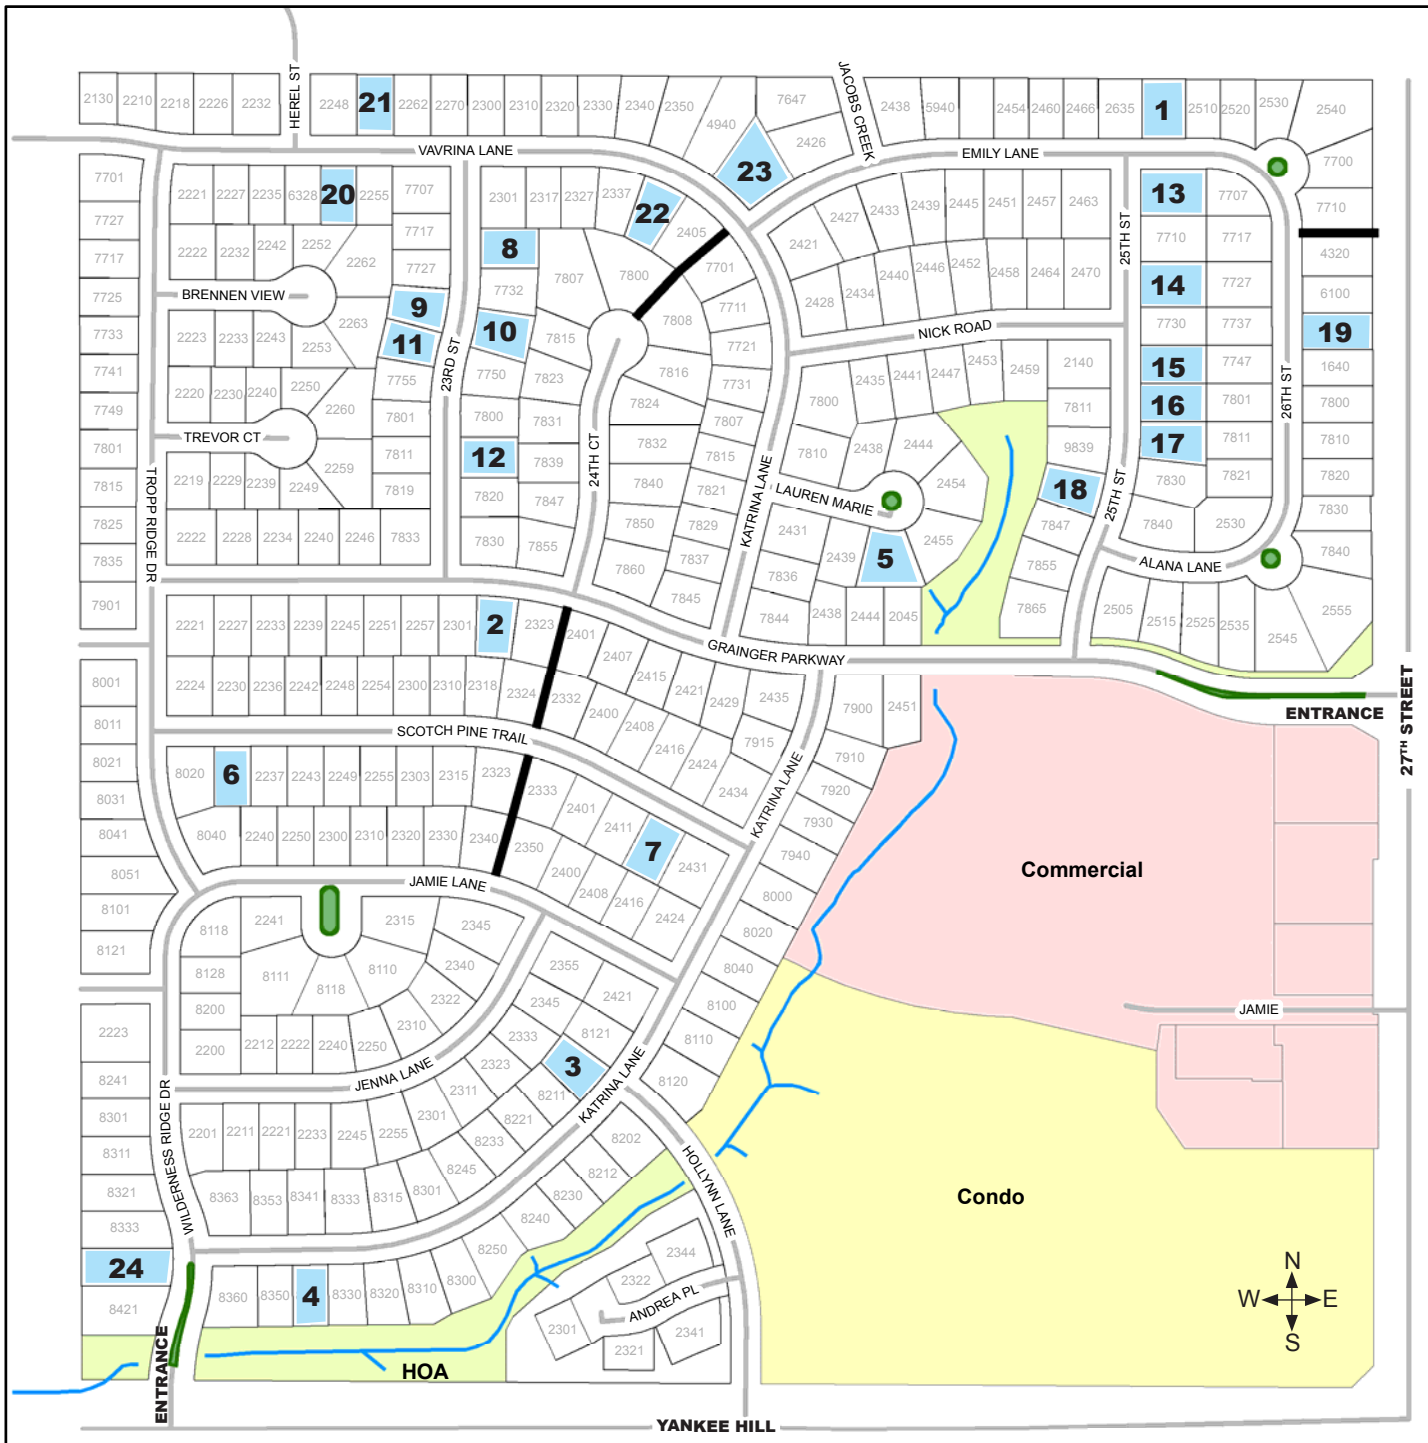

STONE RIDGE ESTATES

2012 Neighborhood Garage Sales
May 10 - 12
Thurs. & Fri. 8-6, Sat. 8-5

- 1 2500 Emily Lane
- 2 2311 Grainger Parkway
- 3 8211 Katrina Lane
- 4 8340 Katrina Lane (*Fri/Sat. only*)
- 5 2445 Lauren Marie Circle
- 6 2231 Scotch Pine Trail
- 7 2421 Scotch Pine Trail
- 8 7722 South 23rd St.
- 9 7737 South 23rd St.
- 10 7740 South 23rd St.
- 11 7747 South 23rd St.
- 12 7810 South 23rd St.
- 13 7700 South 25th St.
- 14 7720 South 25th St.
- 15 7800 South 25th St.
- 16 7810 South 25th St.
- 17 7820 South 25th St.
- 18 7837 South 25th St.
- 19 7740 South 26th St. (*Fri/Sat. only*)
- 20 2249 Vavrina Lane
- 21 2256 Vavrina Lane
- 22 2355 Vavrina Lane
- 23 2410 Vavrina Lane
- 24 8401 Wilderness Ridge Dr.

Days and times of individual sales listed above are subject to change.